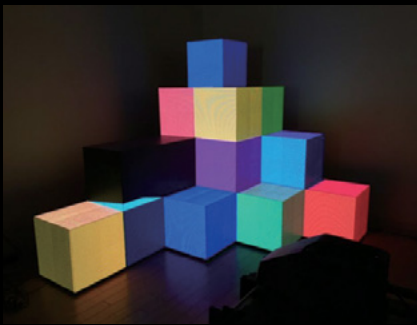

PIXELPRO CUBE™

Modular Cubic Display

- Create Any Cubic Design
- Versatile Creative Display
- Superior Color Performance
- Front Serviceable

VARIABLE CUBE DESIGNS JOIN, STACK OR HANG

- Individual cubes can join, stack or hang
- Video is able to play independently on every side
- 3 dimensional cube designs dazzle audiences with style

SUPERIOR COLOR PERFORMANCE

- High contrast ratio of over 4000 : 1
- High color fidelity
- Vivid image

OMNIDIRECTIONAL VIEWING ANGLE

- Extra wide horizontal and vertical viewing angles, producing exceptional picture quality in all directions

CREATE INTERESTING 3D SHAPES

- The flexible modular cubic design allows the cubes to be arranged and configured to produce interesting 3 dimensional shapes, such as a Great-Wall or a Roman Pillar Railing
- Simply build your 3D design and populate it with magnetic docking modules